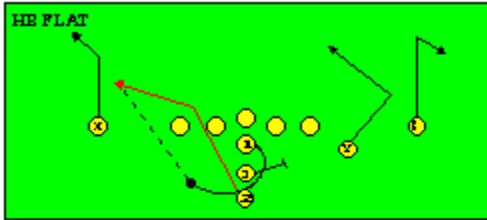

I SLOT FORMATION • RUNS

STRONG RIGHT FORMATION - RUNS

SHOTGUN RUNS & PASSES

PRO FORMATION PASSES

The I SLOT FORMATION

STRONG RIGHT FORMATION - PASSES

SHOTGUN RUNS & PASSES

THE 4-3 BASIC

KEY - LINE READS PLAY, THEN REACTS.
RUSH - LINE THINKS "PASS" FIRST
MAN - MAN TO MAN (ONE ON ONE) COVERAGE
STRONG - "Y" SIDE OF FIELD
WEAK - X SIDE OF FIELD

THE 3- 4 DEFENSES

KEY - LINE READS PLAY, THEN REACTS
 RUSH - LINE THINKS "PASS" FIRST
 MAN - MAN TO MAN (ONE ON ONE) COVERAGE
 STRONG - "Y" SIDE OF FIELD
 WEAK - X SIDE OF FIELD
 STACK - LINEBACKERS ARE SHIELDED BY
 LINEMEN AND REACT AFTER READING.