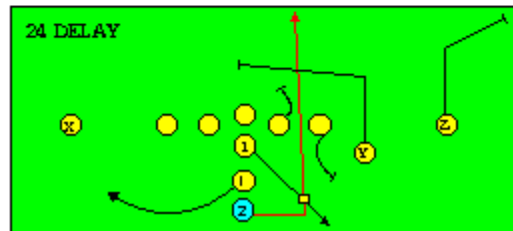

I SLOT FORMATION • RUNS

STRONG RIGHT FORMATION - RUNS

SHOTGUN RUNS & PASSES

PRO FORMATION PASSES

The I SLOT FORMATION

STRONG RIGHT FORMATION - PASSES

SHOTGUN RUNS & PASSES

THE 4-3 BASIC

KEY - LINE READS PLAY, THEN REACTS.
RUSH - LINE THINKS "PASS" FIRST
MAN - MAN TO MAN (ONE ON ONE) COVERAGE
STRONG - "Y" SIDE OF FIELD
WEAK - X SIDE OF FIELD

THE 3- 4 DEFENSES

KEY - LINE READS PLAY, THEN REACTS
 RUSH - LINE THINKS "PASS" FIRST
 MAN - MAN TO MAN (ONE ON ONE) COVERAGE
 STRONG - "Y" SIDE OF FIELD
 WEAK - X SIDE OF FIELD
 STACK - LINEBACKERS ARE SHIELDED BY
 LINEMEN AND REACT AFTER READING.