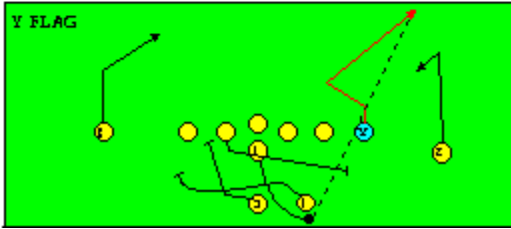

I SLOT FORMATION • RUNS

STRONG RIGHT FORMATION - RUNS

SHOTGUN RUNS & PASSES

PRO FORMATION PASSES

The I SLOT FORMATION

STRONG RIGHT FORMATION - PASSES

SHOTGUN RUNS & PASSES

THE 4-3 BASIC

KEY - LINE READS PLAY, THEN REACTS.
RUSH - LINE THINKS "PASS" FIRST
MAN - MAN TO MAN (ONE ON ONE) COVERAGE
STRONG - "Y" SIDE OF FIELD
WEAK - X SIDE OF FIELD

THE 3- 4 DEFENSES

KEY - LINE READS PLAY, THEN REACTS
 RUSH - LINE THINKS "PASS" FIRST
 MAN - MAN TO MAN (ONE ON ONE) COVERAGE
 STRONG - "Y" SIDE OF FIELD
 WEAK - X SIDE OF FIELD
 STACK - LINEBACKERS ARE SHIELDED BY
 LINEMEN AND REACT AFTER READING.