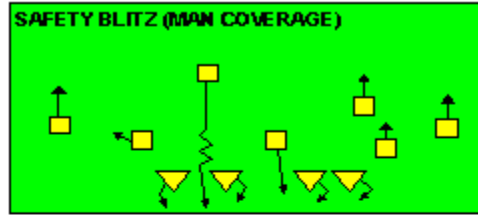

I SLOT FORMATION • RUNS

STRONG RIGHT FORMATION - RUNS

SHOTGUN RUNS & PASSES

PRO FORMATION PASSES

The I SLOT FORMATION

STRONG RIGHT FORMATION - PASSES

SHOTGUN RUNS & PASSES

THE 4-3 BASIC

KEY - LINE READS PLAY, THEN REACTS.
RUSH - LINE THINKS "PASS" FIRST
MAN - MAN TO MAN (ONE ON ONE) COVERAGE
STRONG - "Y" SIDE OF FIELD
WEAK - X SIDE OF FIELD

THE 3- 4 DEFENSES

KEY - LINE READS PLAY, THEN REACTS
 RUSH - LINE THINKS "PASS" FIRST
 MAN - MAN TO MAN (ONE ON ONE) COVERAGE
 STRONG - "Y" SIDE OF FIELD
 WEAK - X SIDE OF FIELD
 STACK - LINEBACKERS ARE SHIELDED BY
 LINEMEN AND REACT AFTER READING.