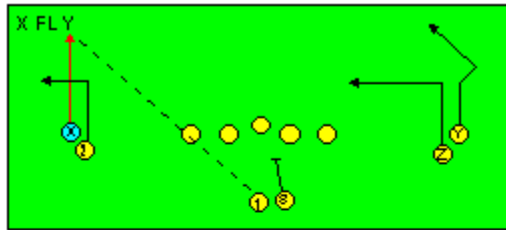

I SLOT FORMATION • RUNS

STRONG RIGHT FORMATION - RUNS

SHOTGUN RUNS & PASSES

PRO FORMATION PASSES

The I SLOT FORMATION

STRONG RIGHT FORMATION - PASSES

SHOTGUN RUNS & PASSES

THE 4-3 BASIC

KEY - LINE READS PLAY, THEN REACTS.
RUSH - LINE THINKS "PASS" FIRST
MAN - MAN TO MAN (ONE ON ONE) COVERAGE
STRONG - "Y" SIDE OF FIELD
WEAK - X SIDE OF FIELD

THE 3- 4 DEFENSES

KEY - LINE READS PLAY, THEN REACTS
 RUSH - LINE THINKS "PASS" FIRST
 MAN - MAN TO MAN (ONE ON ONE) COVERAGE
 STRONG - "Y" SIDE OF FIELD
 WEAK - X SIDE OF FIELD
 STACK - LINEBACKERS ARE SHIELDED BY
 LINEMEN AND REACT AFTER READING.