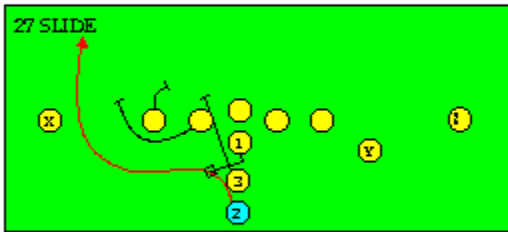

I SLOT FORMATION • RUNS

STRONG RIGHT FORMATION - RUNS

SHOTGUN RUNS & PASSES

PRO FORMATION PASSES

The I SLOT FORMATION

STRONG RIGHT FORMATION - PASSES

SHOTGUN RUNS & PASSES

THE 4-3 BASIC

KEY - LINE READS PLAY, THEN REACTS.
RUSH - LINE THINKS "PASS" FIRST
MAN - MAN TO MAN (ONE ON ONE) COVERAGE
STRONG - "Y" SIDE OF FIELD
WEAK - X SIDE OF FIELD

THE 3- 4 DEFENSES

KEY - LINE READS PLAY, THEN REACTS
 RUSH - LINE THINKS "PASS" FIRST
 MAN - MAN TO MAN (ONE ON ONE) COVERAGE
 STRONG - "Y" SIDE OF FIELD
 WEAK - X SIDE OF FIELD
 STACK - LINEBACKERS ARE SHIELDED BY
 LINEMEN AND REACT AFTER READING.