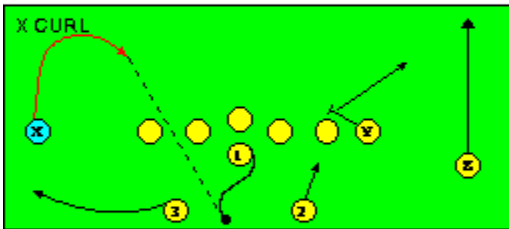

I SLOT FORMATION • RUNS

STRONG RIGHT FORMATION - RUNS

SHOTGUN RUNS & PASSES

PRO FORMATION PASSES

The I SLOT FORMATION

STRONG RIGHT FORMATION - PASSES

SHOTGUN RUNS & PASSES

THE 4-3 BASIC

KEY - LINE READS PLAY, THEN REACTS.
RUSH - LINE THINKS "PASS" FIRST
MAN - MAN TO MAN (ONE ON ONE) COVERAGE
STRONG - "Y" SIDE OF FIELD
WEAK - X SIDE OF FIELD

THE 3- 4 DEFENSES

KEY - LINE READS PLAY, THEN REACTS
 RUSH - LINE THINKS "PASS" FIRST
 MAN - MAN TO MAN (ONE ON ONE) COVERAGE
 STRONG - "Y" SIDE OF FIELD
 WEAK - X SIDE OF FIELD
 STACK - LINEBACKERS ARE SHIELDED BY
 LINEMEN AND REACT AFTER READING.