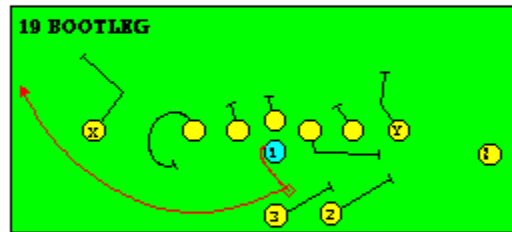

I SLOT FORMATION • RUNS

STRONG RIGHT FORMATION - RUNS

SHOTGUN RUNS & PASSES

PRO FORMATION PASSES

The I SLOT FORMATION

STRONG RIGHT FORMATION - PASSES

SHOTGUN RUNS & PASSES

THE 4-3 BASIC

KEY - LINE READS PLAY, THEN REACTS.
RUSH - LINE THINKS "PASS" FIRST
MAN - MAN TO MAN (ONE ON ONE) COVERAGE
STRONG - "Y" SIDE OF FIELD
WEAK - X SIDE OF FIELD

THE 3- 4 DEFENSES

KEY - LINE READS PLAY, THEN REACTS
 RUSH - LINE THINKS "PASS" FIRST
 MAN - MAN TO MAN (ONE ON ONE) COVERAGE
 STRONG - "Y" SIDE OF FIELD
 WEAK - X SIDE OF FIELD
 STACK - LINEBACKERS ARE SHIELDED BY
 LINEMEN AND REACT AFTER READING.