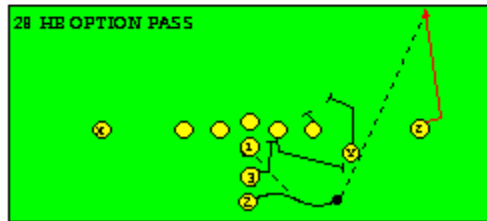

I SLOT FORMATION • RUNS

STRONG RIGHT FORMATION - RUNS

SHOTGUN RUNS & PASSES

PRO FORMATION PASSES

The I SLOT FORMATION

STRONG RIGHT FORMATION - PASSES

SHOTGUN RUNS & PASSES

THE 4-3 BASIC

KEY - LINE READS PLAY, THEN REACTS.
RUSH - LINE THINKS "PASS" FIRST
MAN - MAN TO MAN (ONE ON ONE) COVERAGE
STRONG - "Y" SIDE OF FIELD
WEAK - X SIDE OF FIELD

THE 3- 4 DEFENSES

KEY - LINE READS PLAY, THEN REACTS
 RUSH - LINE THINKS "PASS" FIRST
 MAN - MAN TO MAN (ONE ON ONE) COVERAGE
 STRONG - "Y" SIDE OF FIELD
 WEAK - X SIDE OF FIELD
 STACK - LINEBACKERS ARE SHIELDED BY
 LINEMEN AND REACT AFTER READING.