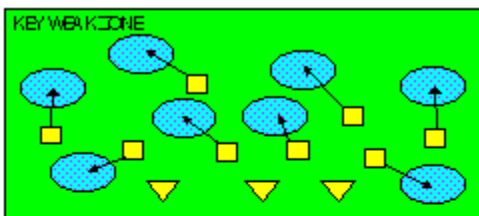

I SLOT FORMATION • RUNS

STRONG RIGHT FORMATION - RUNS

SHOTGUN RUNS & PASSES

PRO FORMATION PASSES

The I SLOT FORMATION

STRONG RIGHT FORMATION - PASSES

SHOTGUN RUNS & PASSES

THE 4-3 BASIC

KEY - LINE READS PLAY, THEN REACTS.
RUSH - LINE THINKS "PASS" FIRST
MAN - MAN TO MAN (ONE ON ONE) COVERAGE
STRONG - "Y" SIDE OF FIELD
WEAK - X SIDE OF FIELD

THE 3- 4 DEFENSES

KEY - LINE READS PLAY, THEN REACTS
 RUSH - LINE THINKS "PASS" FIRST
 MAN - MAN TO MAN (ONE ON ONE) COVERAGE
 STRONG - "Y" SIDE OF FIELD
 WEAK - X SIDE OF FIELD
 STACK - LINEBACKERS ARE SHIELDED BY
 LINEMEN AND REACT AFTER READING.