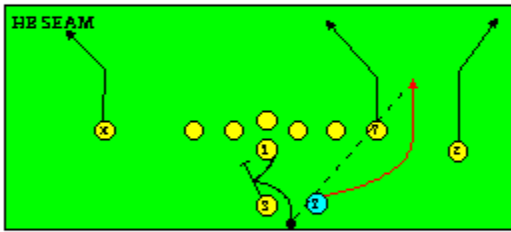

I SLOT FORMATION • RUNS

STRONG RIGHT FORMATION - RUNS

SHOTGUN RUNS & PASSES

PRO FORMATION PASSES

The I SLOT FORMATION

STRONG RIGHT FORMATION - PASSES

SHOTGUN RUNS & PASSES

THE 4-3 BASIC

KEY - LINE READS PLAY, THEN REACTS.
RUSH - LINE THINKS "PASS" FIRST
MAN - MAN TO MAN (ONE ON ONE) COVERAGE
STRONG - "Y" SIDE OF FIELD
WEAK - X SIDE OF FIELD

THE 3- 4 DEFENSES

KEY - LINE READS PLAY, THEN REACTS
 RUSH - LINE THINKS "PASS" FIRST
 MAN - MAN TO MAN (ONE ON ONE) COVERAGE
 STRONG - "Y" SIDE OF FIELD
 WEAK - X SIDE OF FIELD
 STACK - LINEBACKERS ARE SHIELDED BY
 LINEMEN AND REACT AFTER READING.