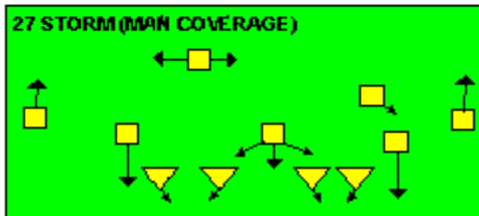

I SLOT FORMATION • RUNS

STRONG RIGHT FORMATION - RUNS

SHOTGUN RUNS & PASSES

PRO FORMATION PASSES

The I SLOT FORMATION

STRONG RIGHT FORMATION - PASSES

SHOTGUN RUNS & PASSES

THE 4-3 BASIC

KEY - LINE READS PLAY, THEN REACTS.
RUSH - LINE THINKS "PASS" FIRST
MAN - MAN TO MAN (ONE ON ONE) COVERAGE
STRONG - "Y" SIDE OF FIELD
WEAK - X SIDE OF FIELD

THE 3- 4 DEFENSES

KEY - LINE READS PLAY, THEN REACTS
 RUSH - LINE THINKS "PASS" FIRST
 MAN - MAN TO MAN (ONE ON ONE) COVERAGE
 STRONG - "Y" SIDE OF FIELD
 WEAK - X SIDE OF FIELD
 STACK - LINEBACKERS ARE SHIELDED BY
 LINEMEN AND REACT AFTER READING.