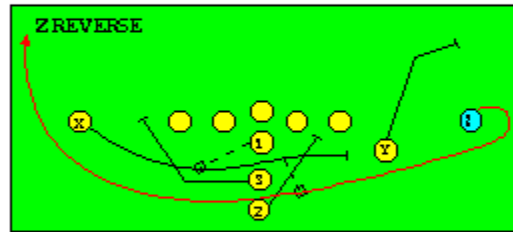

I SLOT FORMATION • RUNS

STRONG RIGHT FORMATION - RUNS

SHOTGUN RUNS & PASSES

PRO FORMATION PASSES

The I SLOT FORMATION

STRONG RIGHT FORMATION - PASSES

SHOTGUN RUNS & PASSES

THE 4-3 BASIC

KEY - LINE READS PLAY, THEN REACTS.
RUSH - LINE THINKS "PASS" FIRST
MAN - MAN TO MAN (ONE ON ONE) COVERAGE
STRONG - "Y" SIDE OF FIELD
WEAK - X SIDE OF FIELD

THE 3- 4 DEFENSES

KEY - LINE READS PLAY, THEN REACTS
 RUSH - LINE THINKS "PASS" FIRST
 MAN - MAN TO MAN (ONE ON ONE) COVERAGE
 STRONG - "Y" SIDE OF FIELD
 WEAK - X SIDE OF FIELD
 STACK - LINEBACKERS ARE SHIELDED BY
 LINEMEN AND REACT AFTER READING.