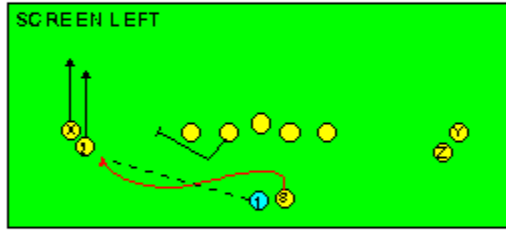

I SLOT FORMATION • RUNS

STRONG RIGHT FORMATION - RUNS

SHOTGUN RUNS & PASSES

PRO FORMATION PASSES

The I SLOT FORMATION

STRONG RIGHT FORMATION - PASSES

SHOTGUN RUNS & PASSES

THE 4-3 BASIC

KEY - LINE READS PLAY, THEN REACTS.
RUSH - LINE THINKS "PASS" FIRST
MAN - MAN TO MAN (ONE ON ONE) COVERAGE
STRONG - "Y" SIDE OF FIELD
WEAK - X SIDE OF FIELD

THE 3- 4 DEFENSES

KEY - LINE READS PLAY, THEN REACTS
 RUSH - LINE THINKS "PASS" FIRST
 MAN - MAN TO MAN (ONE ON ONE) COVERAGE
 STRONG - "Y" SIDE OF FIELD
 WEAK - X SIDE OF FIELD
 STACK - LINEBACKERS ARE SHIELDED BY
 LINEMEN AND REACT AFTER READING.