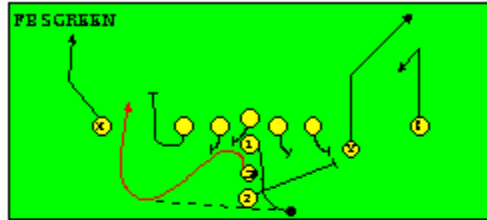

I SLOT FORMATION • RUNS

STRONG RIGHT FORMATION - RUNS

SHOTGUN RUNS & PASSES

PRO FORMATION PASSES

The I SLOT FORMATION

STRONG RIGHT FORMATION - PASSES

SHOTGUN RUNS & PASSES

THE 4-3 BASIC

KEY - LINE READS PLAY, THEN REACTS.
RUSH - LINE THINKS "PASS" FIRST
MAN - MAN TO MAN (ONE ON ONE) COVERAGE
STRONG - "Y" SIDE OF FIELD
WEAK - X SIDE OF FIELD

THE 3- 4 DEFENSES

KEY - LINE READS PLAY, THEN REACTS
 RUSH - LINE THINKS "PASS" FIRST
 MAN - MAN TO MAN (ONE ON ONE) COVERAGE
 STRONG - "Y" SIDE OF FIELD
 WEAK - X SIDE OF FIELD
 STACK - LINEBACKERS ARE SHIELDED BY
 LINEMEN AND REACT AFTER READING.