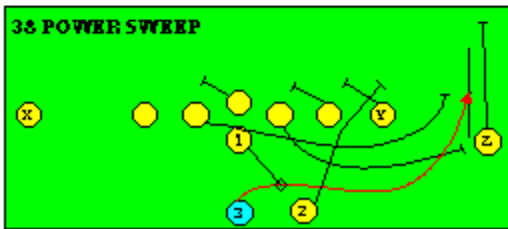

I SLOT FORMATION • RUNS

STRONG RIGHT FORMATION - RUNS

SHOTGUN RUNS & PASSES

PRO FORMATION PASSES

The I SLOT FORMATION

STRONG RIGHT FORMATION - PASSES

SHOTGUN RUNS & PASSES

THE 4-3 BASIC

KEY - LINE READS PLAY, THEN REACTS.
RUSH - LINE THINKS "PASS" FIRST
MAN - MAN TO MAN (ONE ON ONE) COVERAGE
STRONG - "Y" SIDE OF FIELD
WEAK - X SIDE OF FIELD

THE 3- 4 DEFENSES

KEY - LINE READS PLAY, THEN REACTS
 RUSH - LINE THINKS "PASS" FIRST
 MAN - MAN TO MAN (ONE ON ONE) COVERAGE
 STRONG - "Y" SIDE OF FIELD
 WEAK - X SIDE OF FIELD
 STACK - LINEBACKERS ARE SHIELDED BY
 LINEMEN AND REACT AFTER READING.