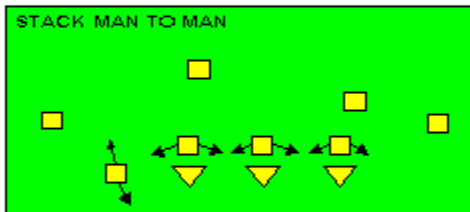

I SLOT FORMATION • RUNS

STRONG RIGHT FORMATION - RUNS

SHOTGUN RUNS & PASSES

PRO FORMATION PASSES

The I SLOT FORMATION

STRONG RIGHT FORMATION - PASSES

SHOTGUN RUNS & PASSES

THE 4-3 BASIC

KEY - LINE READS PLAY, THEN REACTS.
RUSH - LINE THINKS "PASS" FIRST
MAN - MAN TO MAN (ONE ON ONE) COVERAGE
STRONG - "Y" SIDE OF FIELD
WEAK - X SIDE OF FIELD

THE 3- 4 DEFENSES

KEY - LINE READS PLAY, THEN REACTS
 RUSH - LINE THINKS "PASS" FIRST
 MAN - MAN TO MAN (ONE ON ONE) COVERAGE
 STRONG - "Y" SIDE OF FIELD
 WEAK - X SIDE OF FIELD
 STACK - LINEBACKERS ARE SHIELDED BY
 LINEMEN AND REACT AFTER READING.