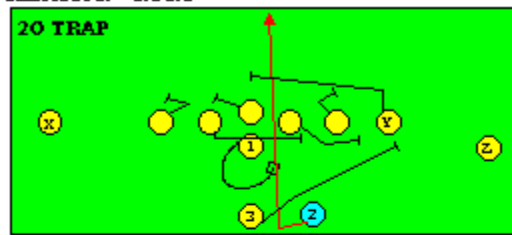

I SLOT FORMATION • RUNS

STRONG RIGHT FORMATION - RUNS

SHOTGUN RUNS & PASSES

PRO FORMATION PASSES

The I SLOT FORMATION

STRONG RIGHT FORMATION - PASSES

SHOTGUN RUNS & PASSES

THE 4-3 BASIC

KEY - LINE READS PLAY, THEN REACTS.
RUSH - LINE THINKS "PASS" FIRST
MAN - MAN TO MAN (ONE ON ONE) COVERAGE
STRONG - "Y" SIDE OF FIELD
WEAK - X SIDE OF FIELD

THE 3- 4 DEFENSES

KEY - LINE READS PLAY, THEN REACTS
 RUSH - LINE THINKS "PASS" FIRST
 MAN - MAN TO MAN (ONE ON ONE) COVERAGE
 STRONG - "Y" SIDE OF FIELD
 WEAK - X SIDE OF FIELD
 STACK - LINEBACKERS ARE SHIELDED BY
 LINEMEN AND REACT AFTER READING.