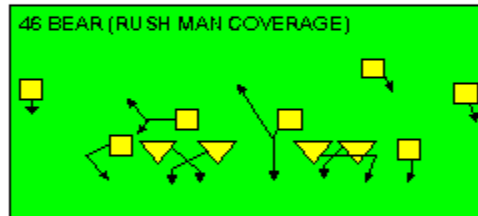

I SLOT FORMATION • RUNS

STRONG RIGHT FORMATION - RUNS

SHOTGUN RUNS & PASSES

PRO FORMATION PASSES

The I SLOT FORMATION

STRONG RIGHT FORMATION - PASSES

SHOTGUN RUNS & PASSES

THE 4-3 BASIC

KEY - LINE READS PLAY, THEN REACTS.
RUSH - LINE THINKS "PASS" FIRST
MAN - MAN TO MAN (ONE ON ONE) COVERAGE
STRONG - "Y" SIDE OF FIELD
WEAK - X SIDE OF FIELD

THE 3- 4 DEFENSES

KEY - LINE READS PLAY, THEN REACTS
 RUSH - LINE THINKS "PASS" FIRST
 MAN - MAN TO MAN (ONE ON ONE) COVERAGE
 STRONG - "Y" SIDE OF FIELD
 WEAK - X SIDE OF FIELD
 STACK - LINEBACKERS ARE SHIELDED BY
 LINEMEN AND REACT AFTER READING.