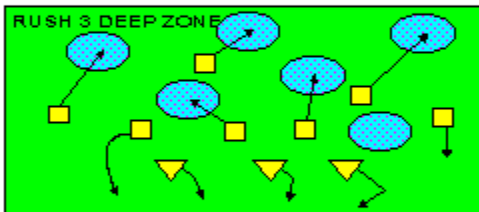

I SLOT FORMATION • RUNS

STRONG RIGHT FORMATION - RUNS

SHOTGUN RUNS & PASSES

PRO FORMATION PASSES

The I SLOT FORMATION

STRONG RIGHT FORMATION - PASSES

SHOTGUN RUNS & PASSES

THE 4-3 BASIC

KEY - LINE READS PLAY, THEN REACTS.
RUSH - LINE THINKS "PASS" FIRST
MAN - MAN TO MAN (ONE ON ONE) COVERAGE
STRONG - "Y" SIDE OF FIELD
WEAK - X SIDE OF FIELD

THE 3- 4 DEFENSES

KEY - LINE READS PLAY, THEN REACTS
 RUSH - LINE THINKS "PASS" FIRST
 MAN - MAN TO MAN (ONE ON ONE) COVERAGE
 STRONG - "Y" SIDE OF FIELD
 WEAK - X SIDE OF FIELD
 STACK - LINEBACKERS ARE SHIELDED BY
 LINEMEN AND REACT AFTER READING.