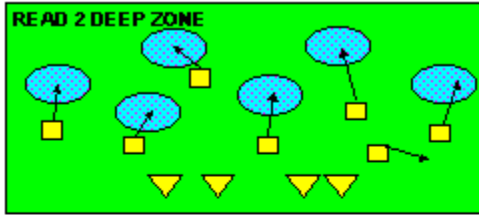

I SLOT FORMATION • RUNS

STRONG RIGHT FORMATION - RUNS

SHOTGUN RUNS & PASSES

PRO FORMATION PASSES

The I SLOT FORMATION

STRONG RIGHT FORMATION - PASSES

SHOTGUN RUNS & PASSES

THE 4-3 BASIC

KEY - LINE READS PLAY, THEN REACTS.
RUSH - LINE THINKS "PASS" FIRST
MAN - MAN TO MAN (ONE ON ONE) COVERAGE
STRONG - "Y" SIDE OF FIELD
WEAK - X SIDE OF FIELD

THE 3- 4 DEFENSES

KEY - LINE READS PLAY, THEN REACTS
 RUSH - LINE THINKS "PASS" FIRST
 MAN - MAN TO MAN (ONE ON ONE) COVERAGE
 STRONG - "Y" SIDE OF FIELD
 WEAK - X SIDE OF FIELD
 STACK - LINEBACKERS ARE SHIELDED BY
 LINEMEN AND REACT AFTER READING.