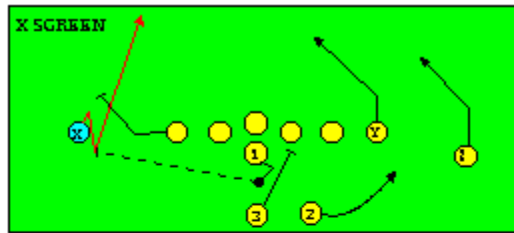

I SLOT FORMATION • RUNS

STRONG RIGHT FORMATION - RUNS

SHOTGUN RUNS & PASSES

PRO FORMATION PASSES

The I SLOT FORMATION

STRONG RIGHT FORMATION - PASSES

SHOTGUN RUNS & PASSES

THE 4-3 BASIC

KEY - LINE READS PLAY, THEN REACTS.
RUSH - LINE THINKS "PASS" FIRST
MAN - MAN TO MAN (ONE ON ONE) COVERAGE
STRONG - "Y" SIDE OF FIELD
WEAK - X SIDE OF FIELD

THE 3- 4 DEFENSES

KEY - LINE READS PLAY, THEN REACTS
 RUSH - LINE THINKS "PASS" FIRST
 MAN - MAN TO MAN (ONE ON ONE) COVERAGE
 STRONG - "Y" SIDE OF FIELD
 WEAK - X SIDE OF FIELD
 STACK - LINEBACKERS ARE SHIELDED BY
 LINEMEN AND REACT AFTER READING.