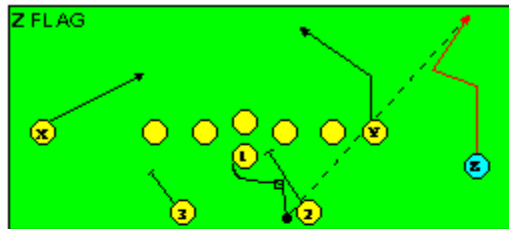

I SLOT FORMATION • RUNS

STRONG RIGHT FORMATION - RUNS

SHOTGUN RUNS & PASSES

PRO FORMATION PASSES

The I SLOT FORMATION

STRONG RIGHT FORMATION - PASSES

SHOTGUN RUNS & PASSES

THE 4-3 BASIC

KEY - LINE READS PLAY, THEN REACTS.
RUSH - LINE THINKS "PASS" FIRST
MAN - MAN TO MAN (ONE ON ONE) COVERAGE
STRONG - "Y" SIDE OF FIELD
WEAK - X SIDE OF FIELD

THE 3- 4 DEFENSES

KEY - LINE READS PLAY, THEN REACTS
 RUSH - LINE THINKS "PASS" FIRST
 MAN - MAN TO MAN (ONE ON ONE) COVERAGE
 STRONG - "Y" SIDE OF FIELD
 WEAK - X SIDE OF FIELD
 STACK - LINEBACKERS ARE SHIELDED BY
 LINEMEN AND REACT AFTER READING.