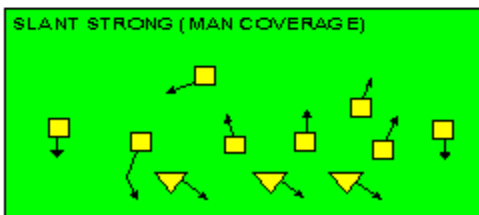

I SLOT FORMATION • RUNS

STRONG RIGHT FORMATION - RUNS

SHOTGUN RUNS & PASSES

PRO FORMATION PASSES

The I SLOT FORMATION

STRONG RIGHT FORMATION - PASSES

SHOTGUN RUNS & PASSES

THE 4-3 BASIC

KEY - LINE READS PLAY, THEN REACTS.
RUSH - LINE THINKS "PASS" FIRST
MAN - MAN TO MAN (ONE ON ONE) COVERAGE
STRONG - "Y" SIDE OF FIELD
WEAK - X SIDE OF FIELD

THE 3- 4 DEFENSES

KEY - LINE READS PLAY, THEN REACTS
 RUSH - LINE THINKS "PASS" FIRST
 MAN - MAN TO MAN (ONE ON ONE) COVERAGE
 STRONG - "Y" SIDE OF FIELD
 WEAK - X SIDE OF FIELD
 STACK - LINEBACKERS ARE SHIELDED BY
 LINEMEN AND REACT AFTER READING.