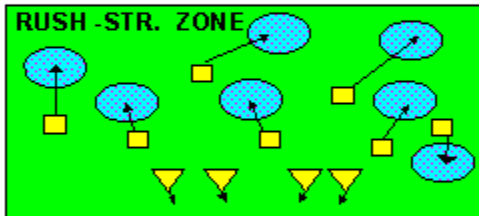

I SLOT FORMATION • RUNS

STRONG RIGHT FORMATION - RUNS

SHOTGUN RUNS & PASSES

PRO FORMATION PASSES

The I SLOT FORMATION

STRONG RIGHT FORMATION - PASSES

SHOTGUN RUNS & PASSES

THE 4-3 BASIC

KEY - LINE READS PLAY, THEN REACTS.
RUSH - LINE THINKS "PASS" FIRST
MAN - MAN TO MAN (ONE ON ONE) COVERAGE
STRONG - "Y" SIDE OF FIELD
WEAK - X SIDE OF FIELD

THE 3- 4 DEFENSES

KEY - LINE READS PLAY, THEN REACTS
 RUSH - LINE THINKS "PASS" FIRST
 MAN - MAN TO MAN (ONE ON ONE) COVERAGE
 STRONG - "Y" SIDE OF FIELD
 WEAK - X SIDE OF FIELD
 STACK - LINEBACKERS ARE SHIELDED BY
 LINEMEN AND REACT AFTER READING.