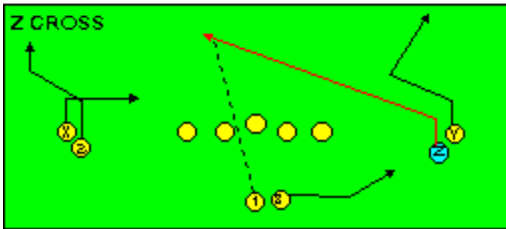

I SLOT FORMATION • RUNS

STRONG RIGHT FORMATION - RUNS

SHOTGUN RUNS & PASSES

PRO FORMATION PASSES

The I SLOT FORMATION

STRONG RIGHT FORMATION - PASSES

SHOTGUN RUNS & PASSES

THE 4-3 BASIC

KEY - LINE READS PLAY, THEN REACTS.
RUSH - LINE THINKS "PASS" FIRST
MAN - MAN TO MAN (ONE ON ONE) COVERAGE
STRONG - "Y" SIDE OF FIELD
WEAK - X SIDE OF FIELD

THE 3- 4 DEFENSES

KEY - LINE READS PLAY, THEN REACTS
 RUSH - LINE THINKS "PASS" FIRST
 MAN - MAN TO MAN (ONE ON ONE) COVERAGE
 STRONG - "Y" SIDE OF FIELD
 WEAK - X SIDE OF FIELD
 STACK - LINEBACKERS ARE SHIELDED BY
 LINEMEN AND REACT AFTER READING.