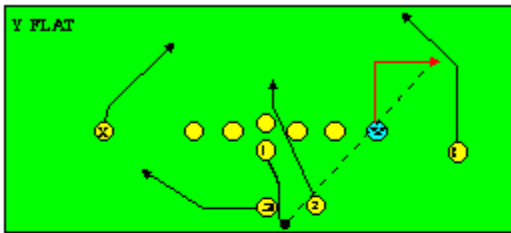

I SLOT FORMATION • RUNS

STRONG RIGHT FORMATION - RUNS

SHOTGUN RUNS & PASSES

PRO FORMATION PASSES

The I SLOT FORMATION

STRONG RIGHT FORMATION - PASSES

SHOTGUN RUNS & PASSES

THE 4-3 BASIC

KEY - LINE READS PLAY, THEN REACTS.
RUSH - LINE THINKS "PASS" FIRST
MAN - MAN TO MAN (ONE ON ONE) COVERAGE
STRONG - "Y" SIDE OF FIELD
WEAK - X SIDE OF FIELD

THE 3- 4 DEFENSES

KEY - LINE READS PLAY, THEN REACTS
 RUSH - LINE THINKS "PASS" FIRST
 MAN - MAN TO MAN (ONE ON ONE) COVERAGE
 STRONG - "Y" SIDE OF FIELD
 WEAK - X SIDE OF FIELD
 STACK - LINEBACKERS ARE SHIELDED BY
 LINEMEN AND REACT AFTER READING.