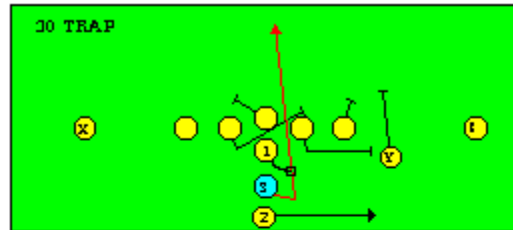

I SLOT FORMATION • RUNS

STRONG RIGHT FORMATION - RUNS

SHOTGUN RUNS & PASSES

PRO FORMATION PASSES

The I SLOT FORMATION

STRONG RIGHT FORMATION - PASSES

SHOTGUN RUNS & PASSES

THE 4-3 BASIC

KEY - LINE READS PLAY, THEN REACTS.
RUSH - LINE THINKS "PASS" FIRST
MAN - MAN TO MAN (ONE ON ONE) COVERAGE
STRONG - "Y" SIDE OF FIELD
WEAK - X SIDE OF FIELD

THE 3- 4 DEFENSES

KEY - LINE READS PLAY, THEN REACTS
 RUSH - LINE THINKS "PASS" FIRST
 MAN - MAN TO MAN (ONE ON ONE) COVERAGE
 STRONG - "Y" SIDE OF FIELD
 WEAK - X SIDE OF FIELD
 STACK - LINEBACKERS ARE SHIELDED BY
 LINEMEN AND REACT AFTER READING.