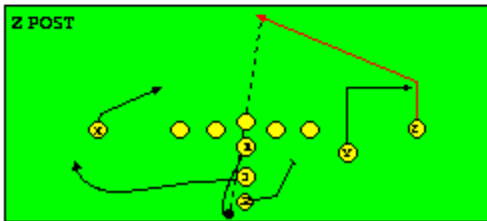

I SLOT FORMATION • RUNS

STRONG RIGHT FORMATION - RUNS

SHOTGUN RUNS & PASSES

PRO FORMATION PASSES

The I SLOT FORMATION

STRONG RIGHT FORMATION - PASSES

SHOTGUN RUNS & PASSES

THE 4-3 BASIC

KEY - LINE READS PLAY, THEN REACTS.
RUSH - LINE THINKS "PASS" FIRST
MAN - MAN TO MAN (ONE ON ONE) COVERAGE
STRONG - "Y" SIDE OF FIELD
WEAK - X SIDE OF FIELD

THE 3- 4 DEFENSES

KEY - LINE READS PLAY, THEN REACTS
 RUSH - LINE THINKS "PASS" FIRST
 MAN - MAN TO MAN (ONE ON ONE) COVERAGE
 STRONG - "Y" SIDE OF FIELD
 WEAK - X SIDE OF FIELD
 STACK - LINEBACKERS ARE SHIELDED BY
 LINEMEN AND REACT AFTER READING.