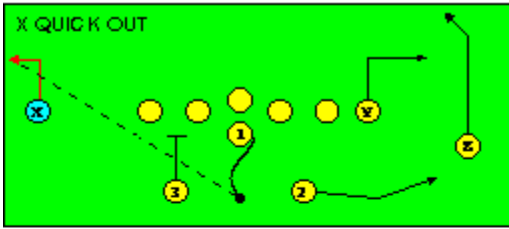

I SLOT FORMATION • RUNS

STRONG RIGHT FORMATION - RUNS

SHOTGUN RUNS & PASSES

PRO FORMATION PASSES

The I SLOT FORMATION

STRONG RIGHT FORMATION - PASSES

SHOTGUN RUNS & PASSES

THE 4-3 BASIC

KEY - LINE READS PLAY, THEN REACTS.
RUSH - LINE THINKS "PASS" FIRST
MAN - MAN TO MAN (ONE ON ONE) COVERAGE
STRONG - "Y" SIDE OF FIELD
WEAK - X SIDE OF FIELD

THE 3- 4 DEFENSES

KEY - LINE READS PLAY, THEN REACTS
 RUSH - LINE THINKS "PASS" FIRST
 MAN - MAN TO MAN (ONE ON ONE) COVERAGE
 STRONG - "Y" SIDE OF FIELD
 WEAK - X SIDE OF FIELD
 STACK - LINEBACKERS ARE SHIELDED BY
 LINEMEN AND REACT AFTER READING.