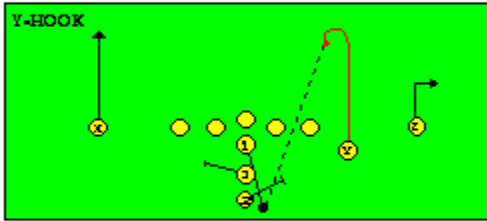

I SLOT FORMATION • RUNS

STRONG RIGHT FORMATION - RUNS

SHOTGUN RUNS & PASSES

PRO FORMATION PASSES

The I SLOT FORMATION

STRONG RIGHT FORMATION - PASSES

SHOTGUN RUNS & PASSES

THE 4-3 BASIC

KEY - LINE READS PLAY, THEN REACTS.
RUSH - LINE THINKS "PASS" FIRST
MAN - MAN TO MAN (ONE ON ONE) COVERAGE
STRONG - "Y" SIDE OF FIELD
WEAK - X SIDE OF FIELD

THE 3- 4 DEFENSES

KEY - LINE READS PLAY, THEN REACTS
 RUSH - LINE THINKS "PASS" FIRST
 MAN - MAN TO MAN (ONE ON ONE) COVERAGE
 STRONG - "Y" SIDE OF FIELD
 WEAK - X SIDE OF FIELD
 STACK - LINEBACKERS ARE SHIELDED BY
 LINEMEN AND REACT AFTER READING.