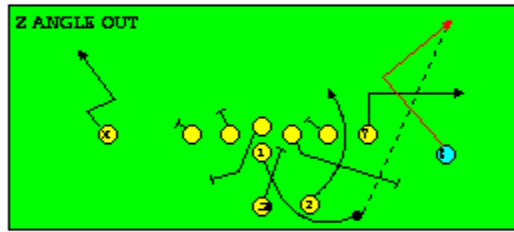

I SLOT FORMATION • RUNS

STRONG RIGHT FORMATION - RUNS

SHOTGUN RUNS & PASSES

PRO FORMATION PASSES

The I SLOT FORMATION

STRONG RIGHT FORMATION - PASSES

SHOTGUN RUNS & PASSES

THE 4-3 BASIC

KEY - LINE READS PLAY, THEN REACTS.
RUSH - LINE THINKS "PASS" FIRST
MAN - MAN TO MAN (ONE ON ONE) COVERAGE
STRONG - "Y" SIDE OF FIELD
WEAK - X SIDE OF FIELD

THE 3- 4 DEFENSES

KEY - LINE READS PLAY, THEN REACTS
 RUSH - LINE THINKS "PASS" FIRST
 MAN - MAN TO MAN (ONE ON ONE) COVERAGE
 STRONG - "Y" SIDE OF FIELD
 WEAK - X SIDE OF FIELD
 STACK - LINEBACKERS ARE SHIELDED BY
 LINEMEN AND REACT AFTER READING.