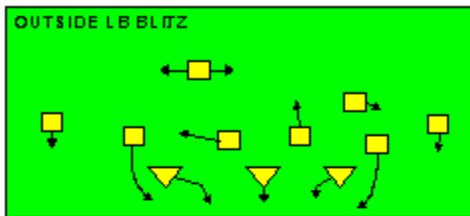

I SLOT FORMATION • RUNS

STRONG RIGHT FORMATION - RUNS

SHOTGUN RUNS & PASSES

PRO FORMATION PASSES

The I SLOT FORMATION

STRONG RIGHT FORMATION - PASSES

SHOTGUN RUNS & PASSES

THE 4-3 BASIC

KEY - LINE READS PLAY, THEN REACTS.
RUSH - LINE THINKS "PASS" FIRST
MAN - MAN TO MAN (ONE ON ONE) COVERAGE
STRONG - "Y" SIDE OF FIELD
WEAK - X SIDE OF FIELD

THE 3- 4 DEFENSES

KEY - LINE READS PLAY, THEN REACTS
 RUSH - LINE THINKS "PASS" FIRST
 MAN - MAN TO MAN (ONE ON ONE) COVERAGE
 STRONG - "Y" SIDE OF FIELD
 WEAK - X SIDE OF FIELD
 STACK - LINEBACKERS ARE SHIELDED BY
 LINEMEN AND REACT AFTER READING.