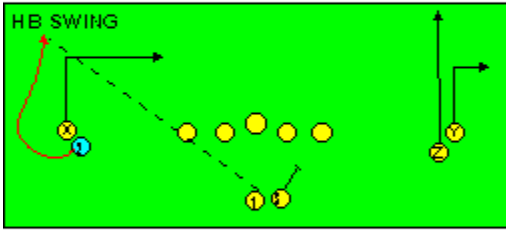

I SLOT FORMATION • RUNS

STRONG RIGHT FORMATION - RUNS

SHOTGUN RUNS & PASSES

PRO FORMATION PASSES

The I SLOT FORMATION

STRONG RIGHT FORMATION - PASSES

SHOTGUN RUNS & PASSES

THE 4-3 BASIC

KEY - LINE READS PLAY, THEN REACTS.
RUSH - LINE THINKS "PASS" FIRST
MAN - MAN TO MAN (ONE ON ONE) COVERAGE
STRONG - "Y" SIDE OF FIELD
WEAK - X SIDE OF FIELD

THE 3- 4 DEFENSES

KEY - LINE READS PLAY, THEN REACTS
 RUSH - LINE THINKS "PASS" FIRST
 MAN - MAN TO MAN (ONE ON ONE) COVERAGE
 STRONG - "Y" SIDE OF FIELD
 WEAK - X SIDE OF FIELD
 STACK - LINEBACKERS ARE SHIELDED BY
 LINEMEN AND REACT AFTER READING.