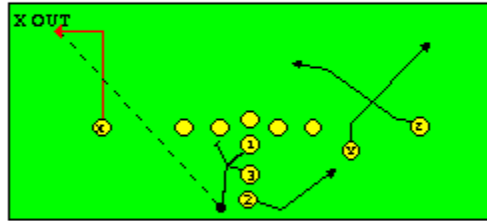

I SLOT FORMATION • RUNS

STRONG RIGHT FORMATION - RUNS

SHOTGUN RUNS & PASSES

PRO FORMATION PASSES

The I SLOT FORMATION

STRONG RIGHT FORMATION - PASSES

SHOTGUN RUNS & PASSES

THE 4-3 BASIC

KEY - LINE READS PLAY, THEN REACTS.
RUSH - LINE THINKS "PASS" FIRST
MAN - MAN TO MAN (ONE ON ONE) COVERAGE
STRONG - "Y" SIDE OF FIELD
WEAK - X SIDE OF FIELD

THE 3- 4 DEFENSES

KEY - LINE READS PLAY, THEN REACTS
 RUSH - LINE THINKS "PASS" FIRST
 MAN - MAN TO MAN (ONE ON ONE) COVERAGE
 STRONG - "Y" SIDE OF FIELD
 WEAK - X SIDE OF FIELD
 STACK - LINEBACKERS ARE SHIELDED BY
 LINEMEN AND REACT AFTER READING.