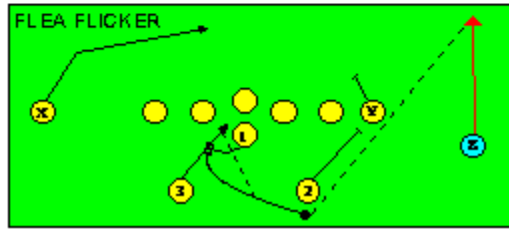

I SLOT FORMATION • RUNS

STRONG RIGHT FORMATION - RUNS

SHOTGUN RUNS & PASSES

PRO FORMATION PASSES

The I SLOT FORMATION

STRONG RIGHT FORMATION - PASSES

SHOTGUN RUNS & PASSES

THE 4-3 BASIC

KEY - LINE READS PLAY, THEN REACTS.
RUSH - LINE THINKS "PASS" FIRST
MAN - MAN TO MAN (ONE ON ONE) COVERAGE
STRONG - "Y" SIDE OF FIELD
WEAK - X SIDE OF FIELD

THE 3- 4 DEFENSES

KEY - LINE READS PLAY, THEN REACTS
 RUSH - LINE THINKS "PASS" FIRST
 MAN - MAN TO MAN (ONE ON ONE) COVERAGE
 STRONG - "Y" SIDE OF FIELD
 WEAK - X SIDE OF FIELD
 STACK - LINEBACKERS ARE SHIELDED BY
 LINEMEN AND REACT AFTER READING.