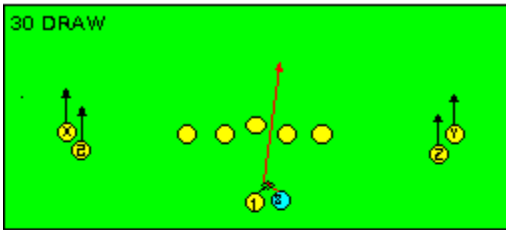

I SLOT FORMATION • RUNS

STRONG RIGHT FORMATION - RUNS

SHOTGUN RUNS & PASSES

PRO FORMATION PASSES

The I SLOT FORMATION

STRONG RIGHT FORMATION - PASSES

SHOTGUN RUNS & PASSES

THE 4-3 BASIC

KEY - LINE READS PLAY, THEN REACTS.
RUSH - LINE THINKS "PASS" FIRST
MAN - MAN TO MAN (ONE ON ONE) COVERAGE
STRONG - "Y" SIDE OF FIELD
WEAK - X SIDE OF FIELD

THE 3- 4 DEFENSES

KEY - LINE READS PLAY, THEN REACTS
 RUSH - LINE THINKS "PASS" FIRST
 MAN - MAN TO MAN (ONE ON ONE) COVERAGE
 STRONG - "Y" SIDE OF FIELD
 WEAK - X SIDE OF FIELD
 STACK - LINEBACKERS ARE SHIELDED BY
 LINEMEN AND REACT AFTER READING.