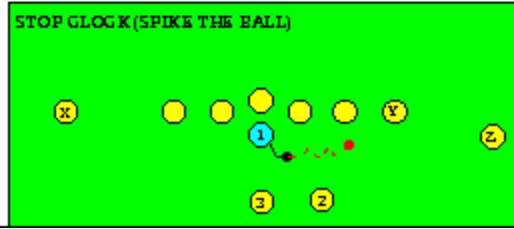

I SLOT FORMATION • RUNS

STRONG RIGHT FORMATION - RUNS

SHOTGUN RUNS & PASSES

PRO FORMATION PASSES

The I SLOT FORMATION

STRONG RIGHT FORMATION - PASSES

SHOTGUN RUNS & PASSES

THE 4-3 BASIC

KEY - LINE READS PLAY, THEN REACTS.
RUSH - LINE THINKS "PASS" FIRST
MAN - MAN TO MAN (ONE ON ONE) COVERAGE
STRONG - "Y" SIDE OF FIELD
WEAK - X SIDE OF FIELD

THE 3- 4 DEFENSES

KEY - LINE READS PLAY, THEN REACTS
 RUSH - LINE THINKS "PASS" FIRST
 MAN - MAN TO MAN (ONE ON ONE) COVERAGE
 STRONG - "Y" SIDE OF FIELD
 WEAK - X SIDE OF FIELD
 STACK - LINEBACKERS ARE SHIELDED BY
 LINEMEN AND REACT AFTER READING.