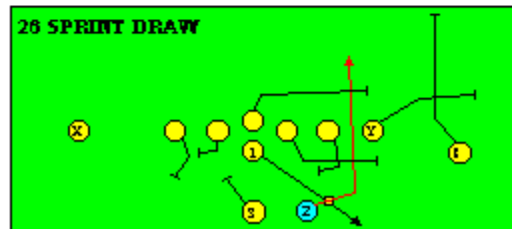

I SLOT FORMATION • RUNS

STRONG RIGHT FORMATION - RUNS

SHOTGUN RUNS & PASSES

PRO FORMATION PASSES

The I SLOT FORMATION

STRONG RIGHT FORMATION - PASSES

SHOTGUN RUNS & PASSES

THE 4-3 BASIC

KEY - LINE READS PLAY, THEN REACTS.
RUSH - LINE THINKS "PASS" FIRST
MAN - MAN TO MAN (ONE ON ONE) COVERAGE
STRONG - "Y" SIDE OF FIELD
WEAK - X SIDE OF FIELD

THE 3- 4 DEFENSES

KEY - LINE READS PLAY, THEN REACTS
 RUSH - LINE THINKS "PASS" FIRST
 MAN - MAN TO MAN (ONE ON ONE) COVERAGE
 STRONG - "Y" SIDE OF FIELD
 WEAK - X SIDE OF FIELD
 STACK - LINEBACKERS ARE SHIELDED BY
 LINEMEN AND REACT AFTER READING.