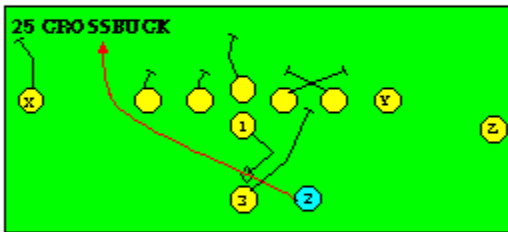

I SLOT FORMATION • RUNS

STRONG RIGHT FORMATION - RUNS

SHOTGUN RUNS & PASSES

PRO FORMATION PASSES

The I SLOT FORMATION

STRONG RIGHT FORMATION - PASSES

SHOTGUN RUNS & PASSES

THE 4-3 BASIC

KEY - LINE READS PLAY, THEN REACTS.
RUSH - LINE THINKS "PASS" FIRST
MAN - MAN TO MAN (ONE ON ONE) COVERAGE
STRONG - "Y" SIDE OF FIELD
WEAK - X SIDE OF FIELD

THE 3- 4 DEFENSES

KEY - LINE READS PLAY, THEN REACTS
 RUSH - LINE THINKS "PASS" FIRST
 MAN - MAN TO MAN (ONE ON ONE) COVERAGE
 STRONG - "Y" SIDE OF FIELD
 WEAK - X SIDE OF FIELD
 STACK - LINEBACKERS ARE SHIELDED BY
 LINEMEN AND REACT AFTER READING.