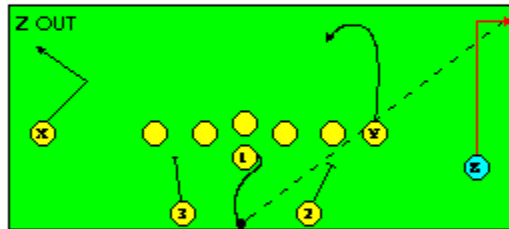

I SLOT FORMATION • RUNS

STRONG RIGHT FORMATION - RUNS

SHOTGUN RUNS & PASSES

PRO FORMATION PASSES

The I SLOT FORMATION

STRONG RIGHT FORMATION - PASSES

SHOTGUN RUNS & PASSES

THE 4-3 BASIC

KEY - LINE READS PLAY, THEN REACTS.
RUSH - LINE THINKS "PASS" FIRST
MAN - MAN TO MAN (ONE ON ONE) COVERAGE
STRONG - "Y" SIDE OF FIELD
WEAK - X SIDE OF FIELD

THE 3- 4 DEFENSES

KEY - LINE READS PLAY, THEN REACTS
 RUSH - LINE THINKS "PASS" FIRST
 MAN - MAN TO MAN (ONE ON ONE) COVERAGE
 STRONG - "Y" SIDE OF FIELD
 WEAK - X SIDE OF FIELD
 STACK - LINEBACKERS ARE SHIELDED BY
 LINEMEN AND REACT AFTER READING.