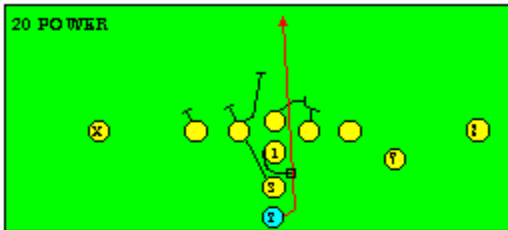

I SLOT FORMATION • RUNS

STRONG RIGHT FORMATION - RUNS

SHOTGUN RUNS & PASSES

PRO FORMATION PASSES

The I SLOT FORMATION

STRONG RIGHT FORMATION - PASSES

SHOTGUN RUNS & PASSES

THE 4-3 BASIC

KEY - LINE READS PLAY, THEN REACTS.
RUSH - LINE THINKS "PASS" FIRST
MAN - MAN TO MAN (ONE ON ONE) COVERAGE
STRONG - "Y" SIDE OF FIELD
WEAK - X SIDE OF FIELD

THE 3- 4 DEFENSES

KEY - LINE READS PLAY, THEN REACTS
 RUSH - LINE THINKS "PASS" FIRST
 MAN - MAN TO MAN (ONE ON ONE) COVERAGE
 STRONG - "Y" SIDE OF FIELD
 WEAK - X SIDE OF FIELD
 STACK - LINEBACKERS ARE SHIELDED BY
 LINEMEN AND REACT AFTER READING.