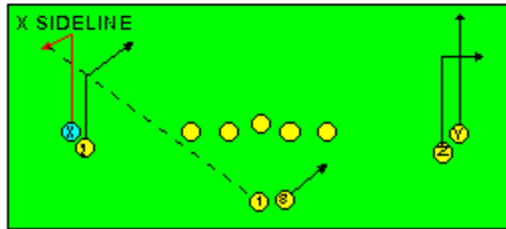

I SLOT FORMATION • RUNS

STRONG RIGHT FORMATION - RUNS

SHOTGUN RUNS & PASSES

PRO FORMATION PASSES

The I SLOT FORMATION

STRONG RIGHT FORMATION - PASSES

SHOTGUN RUNS & PASSES

THE 4-3 BASIC

KEY - LINE READS PLAY, THEN REACTS.
RUSH - LINE THINKS "PASS" FIRST
MAN - MAN TO MAN (ONE ON ONE) COVERAGE
STRONG - "Y" SIDE OF FIELD
WEAK - X SIDE OF FIELD

THE 3- 4 DEFENSES

KEY - LINE READS PLAY, THEN REACTS
 RUSH - LINE THINKS "PASS" FIRST
 MAN - MAN TO MAN (ONE ON ONE) COVERAGE
 STRONG - "Y" SIDE OF FIELD
 WEAK - X SIDE OF FIELD
 STACK - LINEBACKERS ARE SHIELDED BY
 LINEMEN AND REACT AFTER READING.