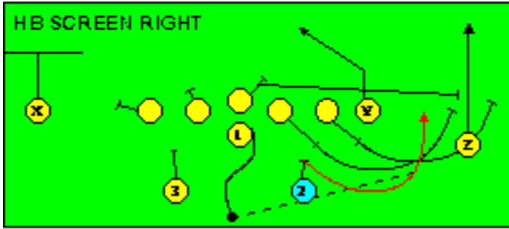

I SLOT FORMATION • RUNS

STRONG RIGHT FORMATION - RUNS

SHOTGUN RUNS & PASSES

PRO FORMATION PASSES

The I SLOT FORMATION

STRONG RIGHT FORMATION - PASSES

SHOTGUN RUNS & PASSES

THE 4-3 BASIC

KEY - LINE READS PLAY, THEN REACTS.
RUSH - LINE THINKS "PASS" FIRST
MAN - MAN TO MAN (ONE ON ONE) COVERAGE
STRONG - "Y" SIDE OF FIELD
WEAK - X SIDE OF FIELD

THE 3- 4 DEFENSES

KEY - LINE READS PLAY, THEN REACTS
 RUSH - LINE THINKS "PASS" FIRST
 MAN - MAN TO MAN (ONE ON ONE) COVERAGE
 STRONG - "Y" SIDE OF FIELD
 WEAK - X SIDE OF FIELD
 STACK - LINEBACKERS ARE SHIELDED BY
 LINEMEN AND REACT AFTER READING.