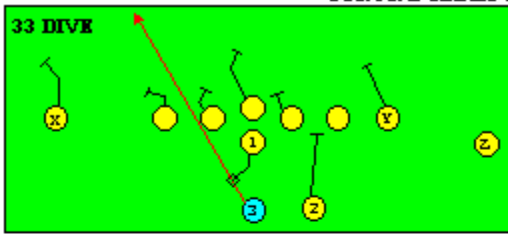

I SLOT FORMATION • RUNS

STRONG RIGHT FORMATION - RUNS

SHOTGUN RUNS & PASSES

PRO FORMATION PASSES

The I SLOT FORMATION

STRONG RIGHT FORMATION - PASSES

SHOTGUN RUNS & PASSES

THE 4-3 BASIC

KEY - LINE READS PLAY, THEN REACTS.
RUSH - LINE THINKS "PASS" FIRST
MAN - MAN TO MAN (ONE ON ONE) COVERAGE
STRONG - "Y" SIDE OF FIELD
WEAK - X SIDE OF FIELD

THE 3- 4 DEFENSES

KEY - LINE READS PLAY, THEN REACTS
 RUSH - LINE THINKS "PASS" FIRST
 MAN - MAN TO MAN (ONE ON ONE) COVERAGE
 STRONG - "Y" SIDE OF FIELD
 WEAK - X SIDE OF FIELD
 STACK - LINEBACKERS ARE SHIELDED BY
 LINEMEN AND REACT AFTER READING.